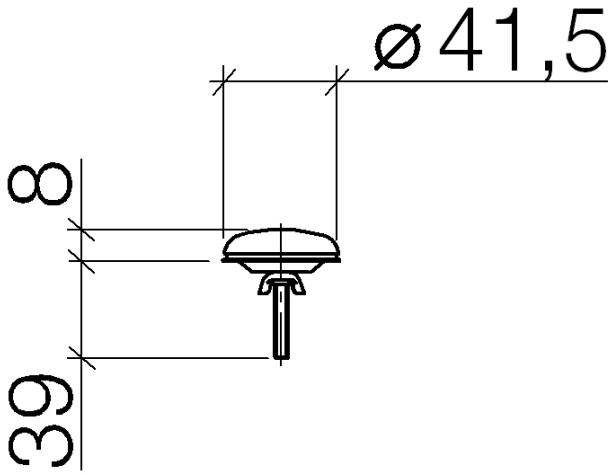

12 715 970

Fits: IMO, LULU, MADISON, MEM, TARA,
CL.1, LISSÉ, VAIA, META, CYO

	Platinum	12 715 970-08
	Chrome	12 715 970-00
	brushed chrome	12 715 970-04
	Brushed Platinum	12 715 970-06
	Durabross (23kt Gold)	12 715 970-09
	Dark Chrome	12 715 970-19
	Light Gold	12 715 970-26
	Brushed Light Gold	12 715 970-27
	Brushed Durabross (23kt Gold)	12 715 970-28
	Matte Black	12 715 970-33
	Brushed Bronze	12 715 970-42
	Brushed Champagne (22kt Gold)	12 715 970-46
	Champagne (22kt Gold)	12 715 970-47
	Brushed Chrome	12 715 970-93
	Brushed Dark Platinum	12 715 970-99

Cover for tap hole - Platinum

IMO

12 715 970

12 715 970

12 715 970

Parts for other
finishes can be found
here: [Chrome](#)